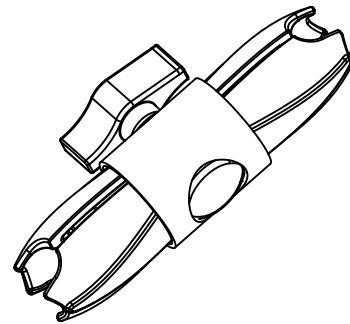

GoPro Adaptor

6" Super Knuckle

Hex Stud Ball Head

Super Convi Clamp

STEP1

STEP2

STEP3

STEP4