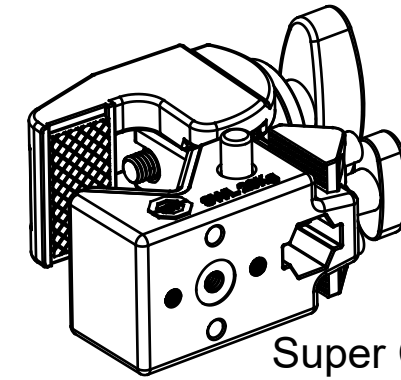

GoPro Adaptor

6" Super Knuckle

Hex Stud Ball Head

Super Convi Clamp

STEP1

STEP2

STEP3

STEP4