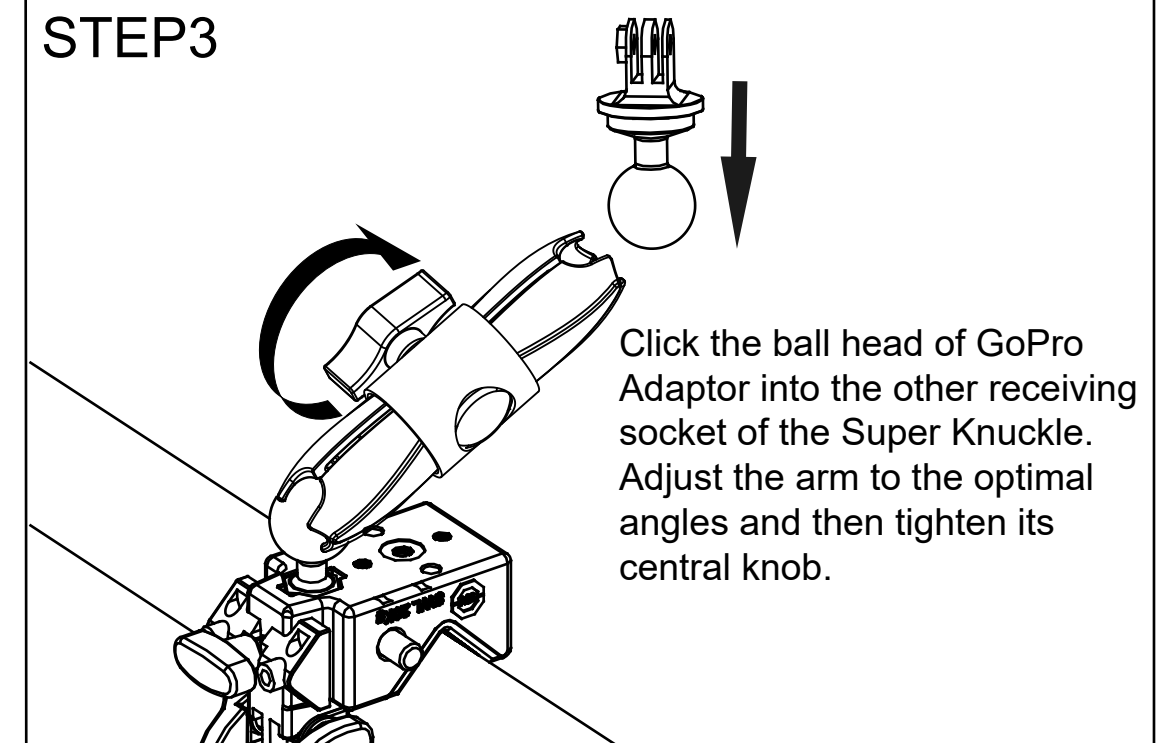

GoPro Adaptor

6" Super Knuckle

Hex Stud Ball Head

Super Convi Clamp

STEP1

STEP2

STEP3

STEP4