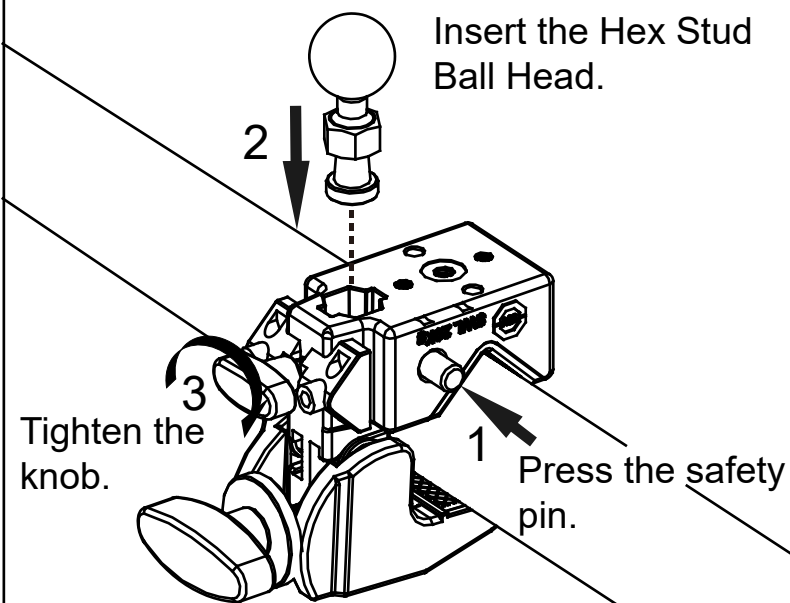

GoPro Adaptor

6" Super Knuckle

Hex Stud Ball Head

Super Convi Clamp

STEP1

STEP2

STEP3

STEP4