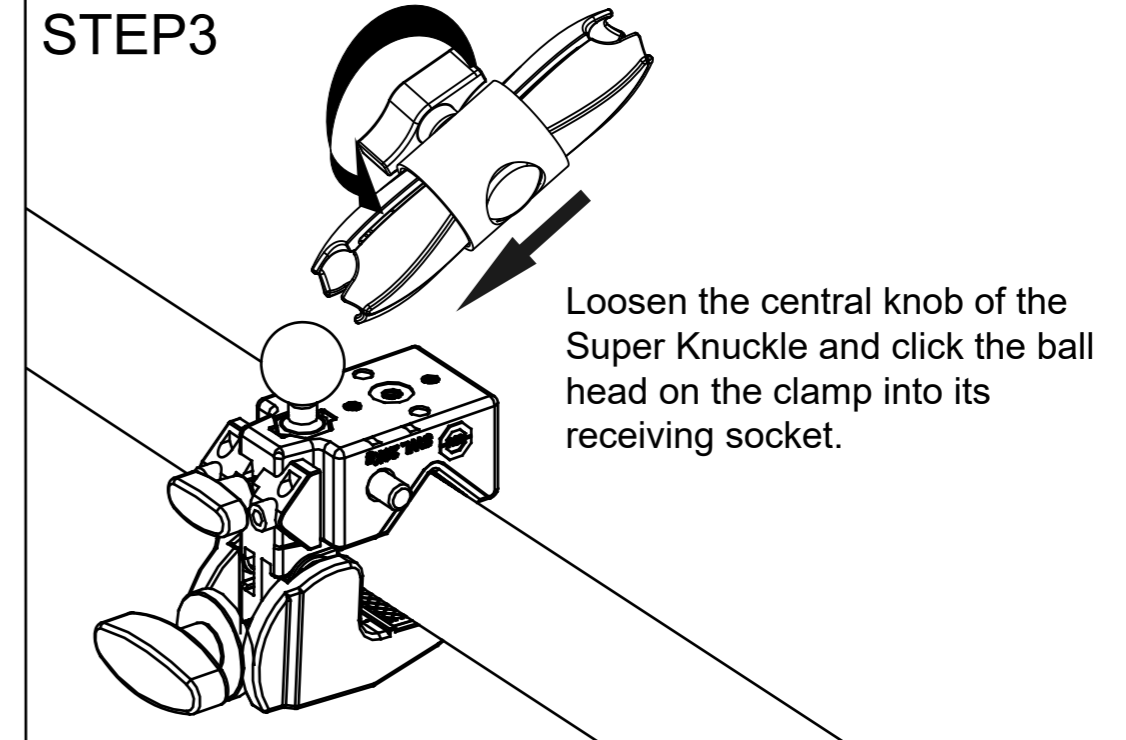

Check list

KM-706

STEP1

STEP2

STEP3

STEP4

STEP5