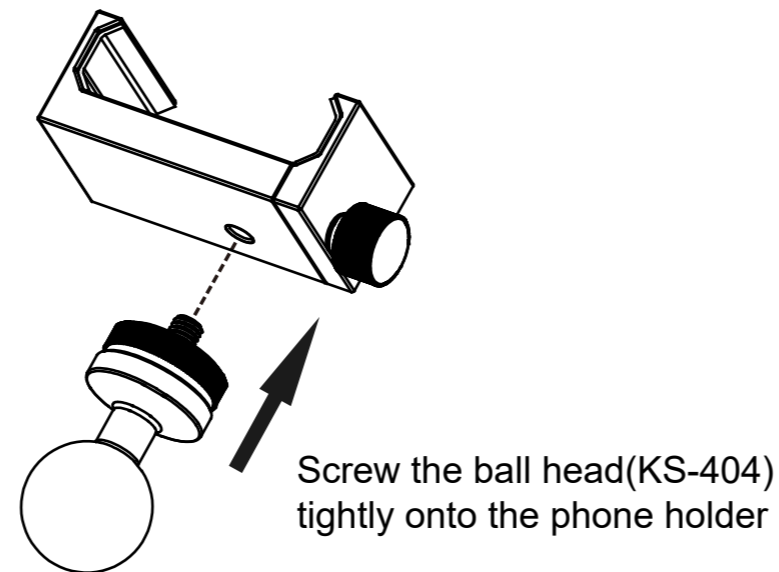

Check list

KM-706

STEP1

STEP2

STEP3

STEP4

STEP5