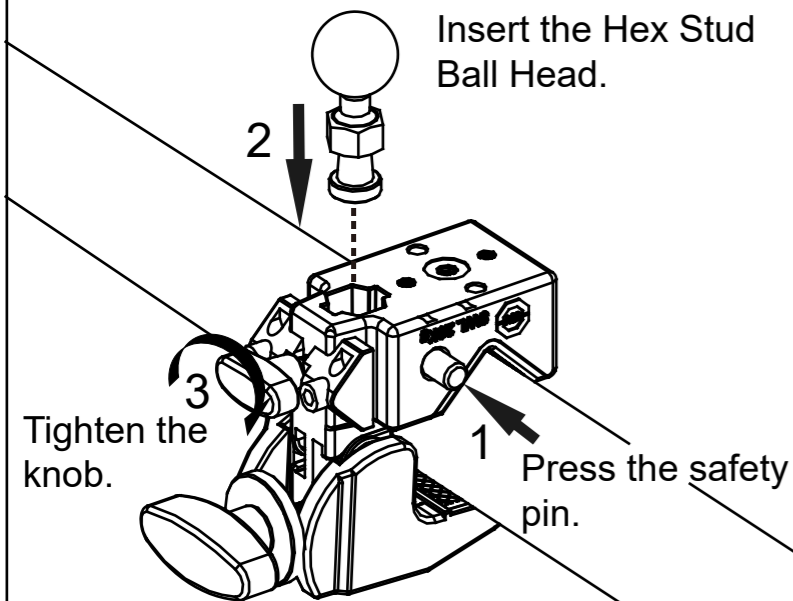

Check list

KM-706

STEP1

STEP2

STEP3

STEP4

STEP5