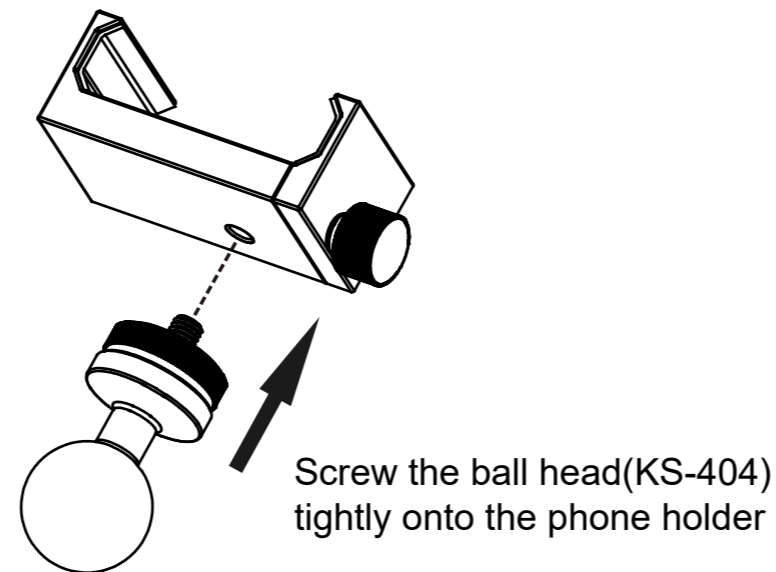

Check list

KM-702

STEP1

STEP2

STEP3

STEP4

STEP5