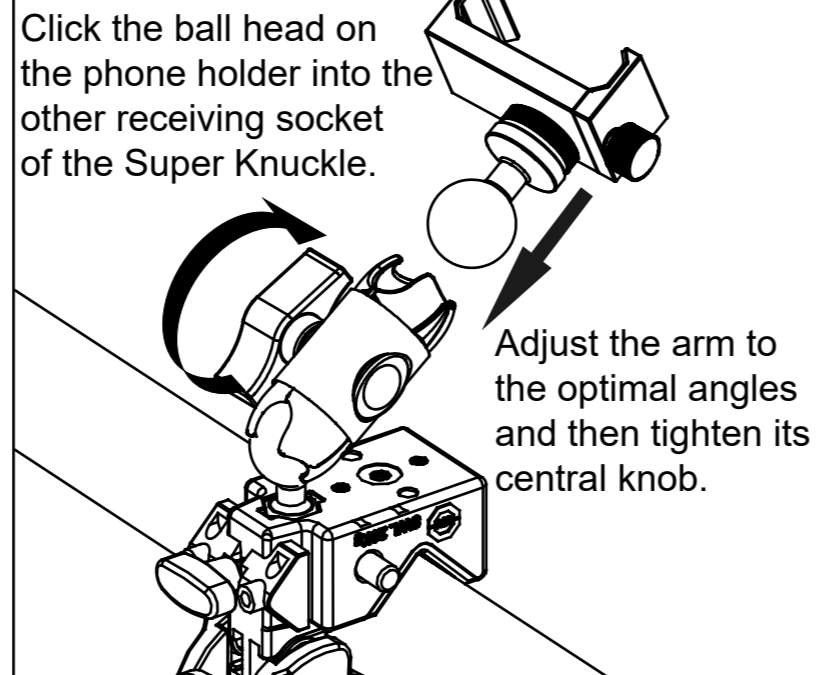

Check list

KM-702

STEP1

STEP2

STEP3

STEP4

STEP5