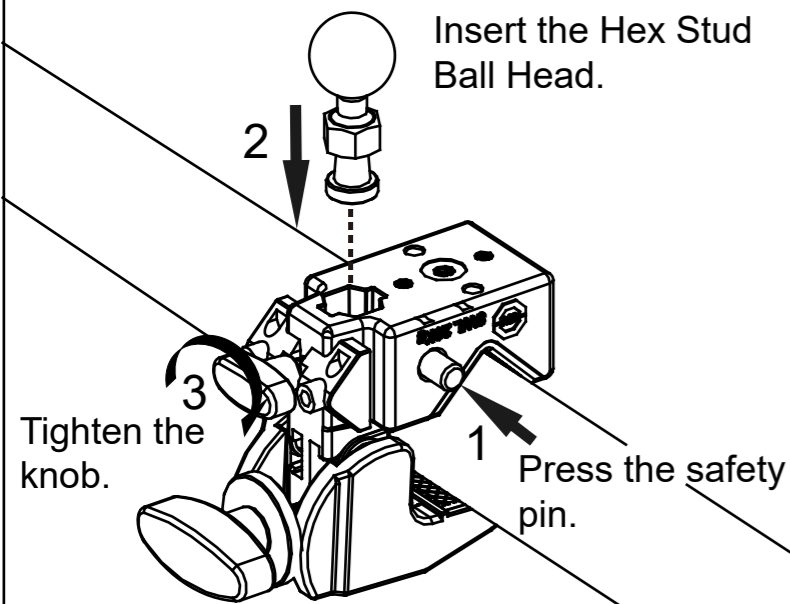

Check list

KM-702

MH-003
Phone Holder

KS-404 Ball head with
1/4"-20 Male Thread

3" Super Knuckle

Hex Stud Ball head

Super Convi Clamp

STEP1