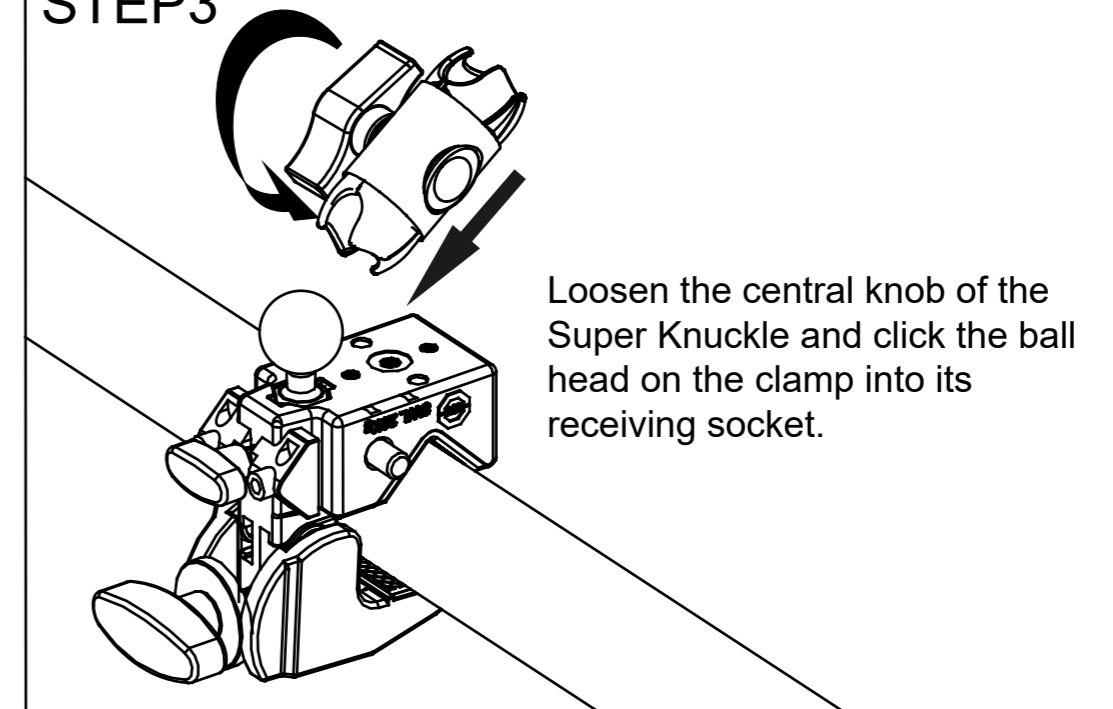

Check list

KM-702

STEP1

STEP2

STEP3

STEP4

STEP5